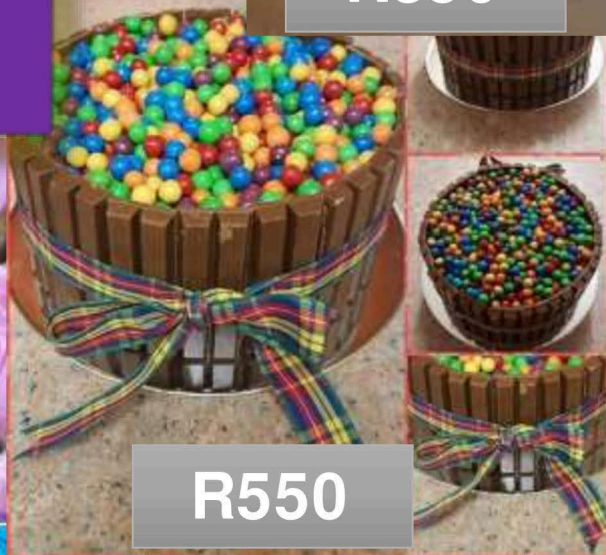

Westdene

Hours of operation: Mondays to Fridays - 7:30am to 9pm | Saturdays - 8am to 5pm
Sundays - 10am to 4pm

☎ 051 430 6270

📍 37 Pres Steyn Ave | Westdene | Bloemfontein

📱 Posh Lab Westdene | 🌐 www.poshlab.co.za

Dan Pienaar

Hours of operation: Mondays - 9am to 5:30pm
Tuesdays to Fridays - 8am to 5:30pm
Saturdays - 8am to 2pm

☎ 051 444 0833

📍 C/O Eddie de Beer & General

Beyers Street (18 General Beyers Street)

Dan Pienaar | Bloemfontein

📱 Posh Lab Dan Pienaar | 🌐 www.poshlab.co.za

Terms and conditions apply
see poshlab.co.za for details

Order time: 1 week
Valid until 31 January 2018

Kids Party Cakes

R350

R350

**Customized
according to
your theme!**

R350

R350

R10

R550

R550

R350