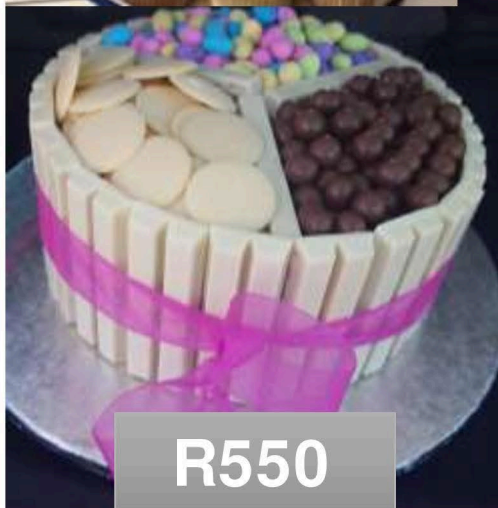

Westdene

Hours of operation: Mondays to Fridays - 7:30am to 9pm | Saturdays - 8am to 5pm
Sundays - 10am to 4pm

☎ 051 430 6270

📍 37 Pres Steyn Ave | Westdene | Bloemfontein

📱 Posh Lab Westdene | 🌐 www.poshlab.co.za

Dan Pienaar

Hours of operation: Mondays - 9am to 5:30pm
Tuesdays to Fridays - 8am to 5:30pm
Saturdays - 8am to 2pm

☎ 051 444 0833

📍 C/O Eddie de Beer & General

Beyers Street (18 General Beyers Street)

Dan Pienaar | Bloemfontein

📱 Posh Lab Dan Pienaar | 🌐 www.poshlab.co.za

Terms and conditions apply
see poshlab.co.za for details

Order time: 1 week
Valid until 31 January 2018

Kids Party Cakes

R350

R350

**Customized
according to
your theme!**

R350

R350

R10

R550

R550

R350